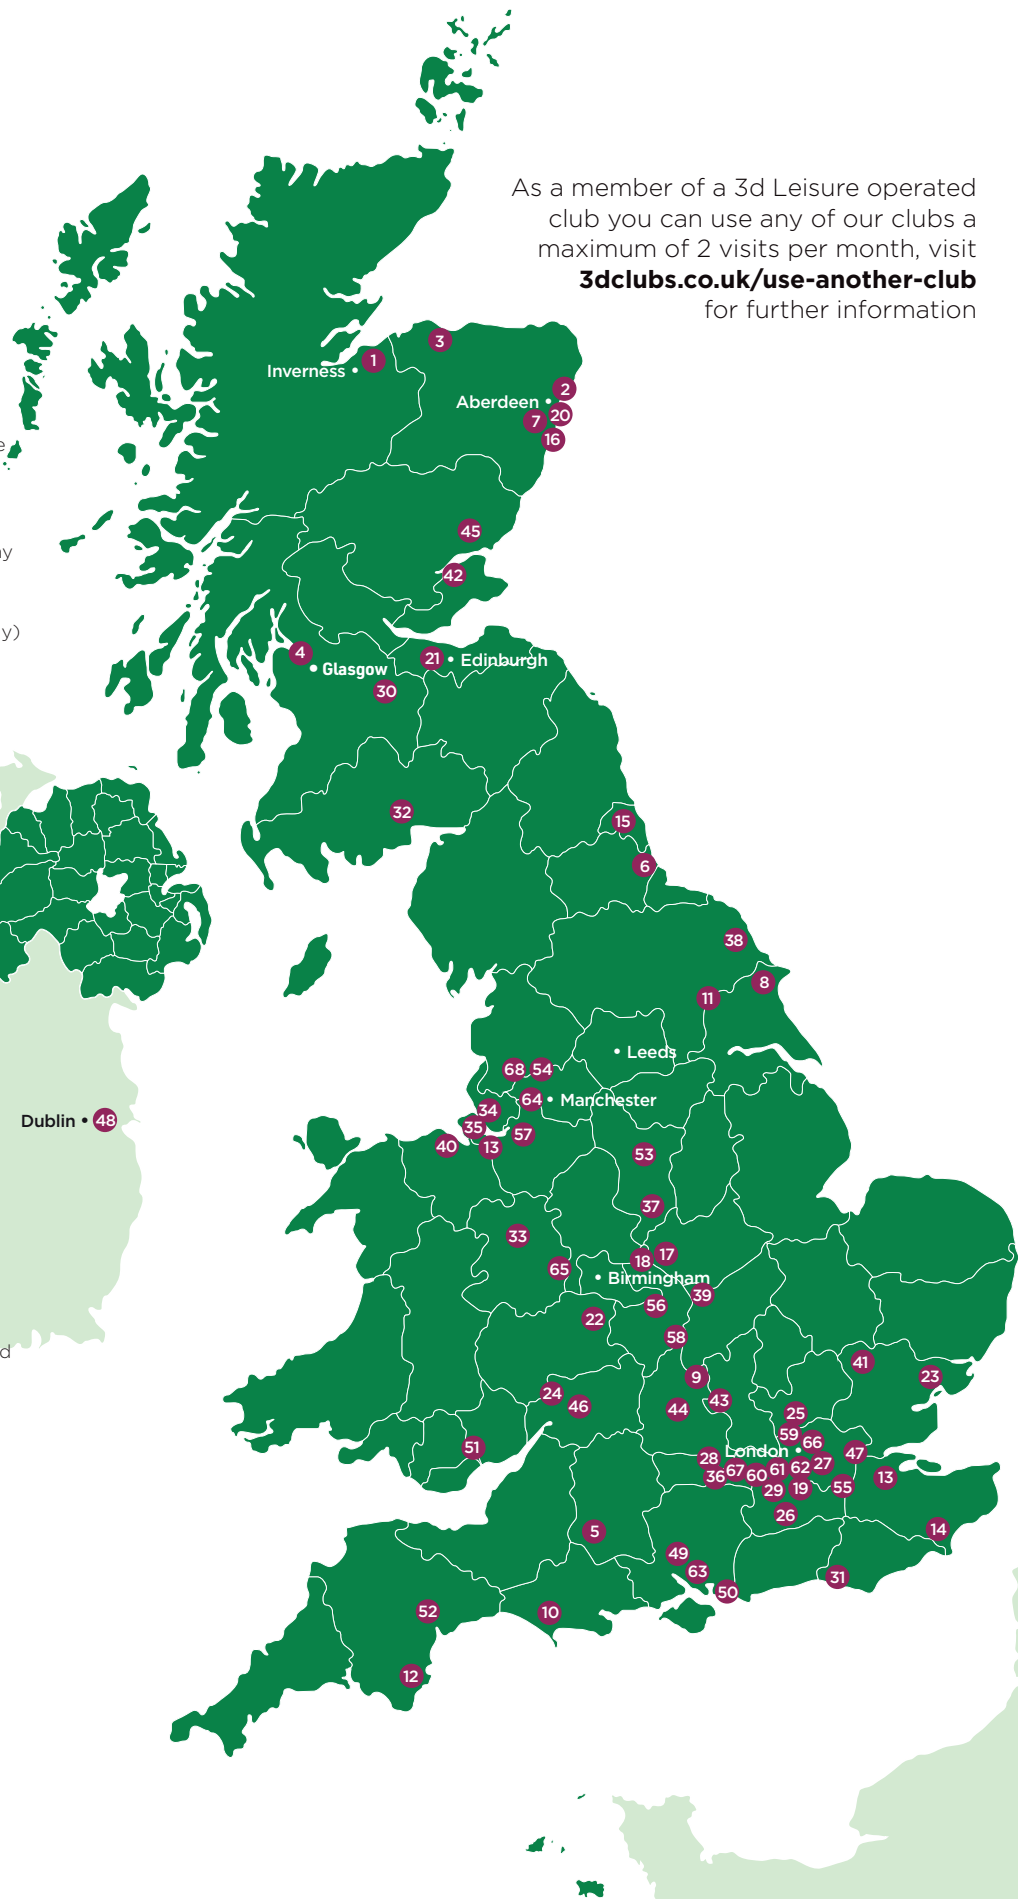

NETWORK OF HEALTH CLUBS

THAT YOU CAN USE

- 1 Juvenate Inverness
- 2 Aberdeen Altens Health Club
- 3 7 Health & Fitness Elgin
- 4 3d Health and Fitness Glasgow
- 5 Blacklands
- 6 Juvenate Middlesbrough
- 7 Devona Aberdeen
- 8 Palms
- 9 Revival Health & Leisure Club
- 10 3d Health and Fitness Wey Valley
- 11 The Principal Hotel Health Club
- 12 South Devon College
- 13 Bridgewood Manor
- 14 Hythe Imperial
- 15 3d Health and Fitness Cardinal Hume
- 16 Ardoe House Aberdeen
- 17 Romans
- 18 Juvenate Hinckley
- 19 3d Health and Fitness Oasis Academy
- 20 Aker Active
- 21 Juvenate Edinburgh
- 22 Gymphobics - Redditch (Ladies only)
- 23 Lifestyle at Marks Tey
- 24 Life Worcester
- 25 Affinity - Luton
- 26 Wotton Hall Health Club
- 27 LA Active Lambeth Academy
- 28 Revive Reading
- 29 Solutions
- 30 New Lanark Spa
- 31 Juvenate Brighton
- 32 Barracuda Club
- 33 Albrighton Hall
- 34 Hearts Crosby (Ladies only)
- 35 Hearts Wallasey (Ladies only)
- 36 Elevate health and fitness
- 37 Juvenate East Midlands
- 38 Fashionable Fitness
- 39 3d Health and Fitness Corby
- 40 32a Health Club
- 41 Pace Stansted
- 42 3d Health & Fitness Cupar
- 43 Reflexions
- 44 Juvenate Oxford
- 45 7 Health & Fitness Elgin
- 46 Juvenate Cheltenham
- 47 Quad Club Docklands
- 48 St James's Gate Dublin
- 49 3d Health and Fitness Chandlers Ford
- 50 Club Life @ Langstone
- 51 Spa Naturel Cardiff
- 52 Spa Naturel Exeter
- 53 Spa Naturel Sheffield
- 54 Spa Naturel Blackburn
- 55 Spa Naturel Brands Hatch
- 56 Spa Naturel Daventry
- 57 Spa Naturel Haydock
- 58 Spa Naturel Walton Hall
- 59 Rena Spa Holborn
- 60 Rena Spa St Paul's
- 61 Rena Spa City
- 62 Rena Spa Tower Bridge
- 63 Rena Spa Grand Harbour
- 64 The Midland
- 65 Millenium - Merry Hill
- 66 Millenium - Chelsea
- 67 Millenium - Slough
- 68 Stocks Hall Spa

As a member of a 3d Leisure operated club you can use any of our clubs a maximum of 2 visits per month, visit 3dclubs.co.uk/use-another-club for further information